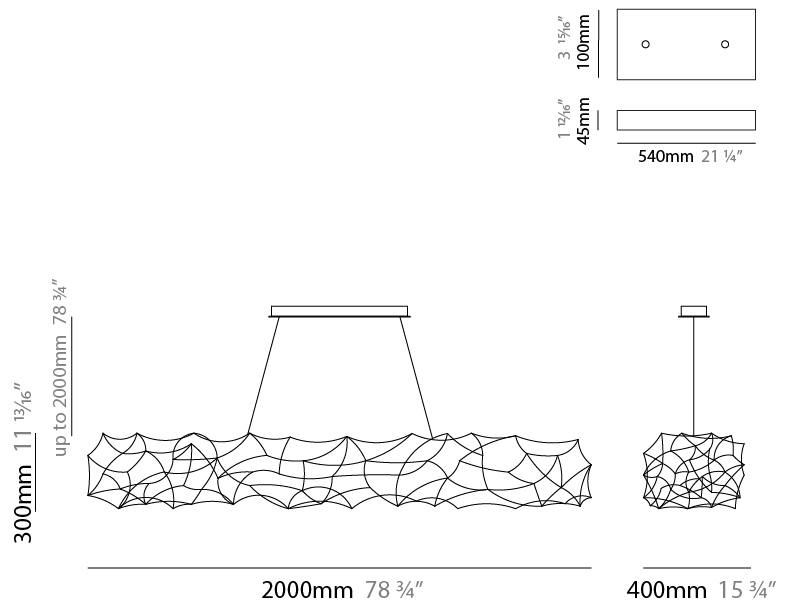

D101934- -

base number   Color   Finish
Temperature   Options

1. To build a product code in our configurator select the specify button on the base model # product page
2. To build a manual product code on this datasheet choose from the options listed below in blue font and add the suffix to the base model #

GENERAL

Series: Tess
Brand: Quasar
Division: Design
Mounting Type: Suspension
Mounting Location: Ceiling
Subcategory: Ambient

PHYSICAL

Shape: Abstract
Length (mm): 2000
Length (in): 78 ¾
Width (mm): 400
Width (in): 15 ¾
Height (mm): 300
Height (in): 11 13/16
Max. Overall Height (mm): 2300
Max. Overall Height (in): 90 9/16
Light Distribution: Direct / Indirect / Downlight
Weight (kg): 4.5
Weight (lbs): 8.8
Fixture Finish: [NIC / BRA / BBR](#)
Fixture Material: Metal
Cable Details: 2000mm Cable

ELECTRICAL

Number of Lamps: 1
Lamp Type: LED
Input Wattage (W): 30.6 + 3
Bulb Included: Bulb Included
Max. Wattage Per Lamp (W): 3
Lamp Base: GU10
Dimming: Non-Dimming / Phase Dimming (120Vac only) / 0-10V Dimming
Driver Included: Yes
Driver Location: Integrated
Driver Type: Constant Voltage - Universal
Driver Class: Class 2
Input Voltage (V): 120 - 277
Output Voltage (V): 12
Lamp Voltage (V): 12

LED

Number of LEDs: 51
Color Temperature (°K): [2400 / 2800](#)
Max. Delivered Lumen (lm): 1530 (2800K)
CRI: >90 CRI
Lamp Life (hrs): 50000

OPTICAL

RATINGS AND CERTIFICATIONS

Certified By: Certified for North American Standards
IP rating: IP20