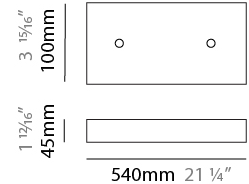

D101932-

base number   Color   Finish
Temperature   Options

1. To build a product code in our configurator select the specify button on the base model # product page
2. To build a manual product code on this datasheet choose from the options listed below in blue font and add the suffix to the base model #

GENERAL

Series: Tess
Brand: Quasar
Division: Design
Mounting Type: Suspension
Mounting Location: Ceiling
Subcategory: Ambient

PHYSICAL

Shape: Abstract
Length (mm): 1800
Length (in): 70 ⁷/₈
Width (mm): 400
Width (in): 15 ³/₄
Height (mm): 300
Height (in): 11 ¹³/₁₆
Max. Overall Height (mm): 2300
Max. Overall Height (in): 90 ⁹/₁₆
Light Distribution: Direct / Indirect / Downlight
Weight (kg): 4
Weight (lbs): 8.8
Fixture Finish: [NIC / BRA / BBR](#)
Fixture Material: Metal
Cable Details: 2000mm Cable

ELECTRICAL

Number of Lamps: 1
Lamp Type: LED
Input Wattage (W): 27.6 + 3
Bulb Included: Bulb Included
Max. Wattage Per Lamp (W): 3
Lamp Base: GU10
Dimming: Non-Dimming / Phase Dimming (120Vac only) / 0-10V Dimming
Driver Included: Yes
Driver Location: Integrated
Driver Type: Constant Voltage - Universal
Driver Class: Class 2
Input Voltage (V): 120 - 277
Output Voltage (V): 12
Lamp Voltage (V): 12

LED

Number of LEDs: 46
Color Temperature (°K): [2400 / 2800](#)
Max. Delivered Lumen (lm): 1380 (2800K)
CRI: >90 CRI
Lamp Life (hrs): 50000

OPTICAL

RATINGS AND CERTIFICATIONS

Certified By: Certified for North American Standards
IP rating: IP20