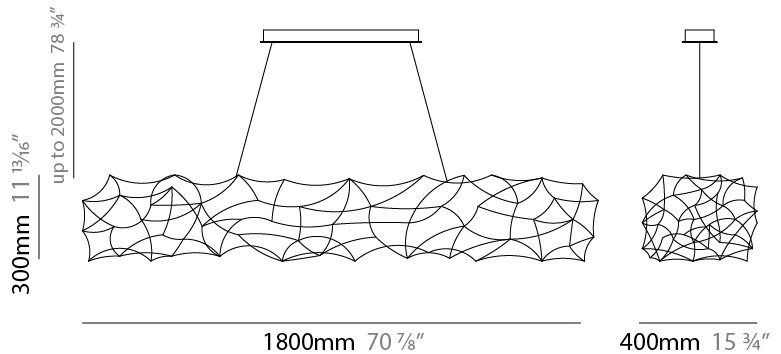

D101932-

base number   Color   Finish
Temperature   Options

1. To build a product code in our configurator select the specify button on the base model # product page
2. To build a manual product code on this datasheet choose from the options listed below in blue font and add the suffix to the base model #

GENERAL

Series: Tess
Brand: Quasar
Division: Design
Mounting Type: Suspension
Mounting Location: Ceiling
Subcategory: Ambient

PHYSICAL

Shape: Abstract
Length (mm): 1800
Length (in): 70 ⁷/₈
Width (mm): 400
Width (in): 15 ³/₄
Height (mm): 300
Height (in): 11 ¹³/₁₆
Max. Overall Height (mm): 2300
Max. Overall Height (in): 90 ⁹/₁₆
Light Distribution: Direct / Indirect / Downlight
Weight (kg): 4
Weight (lbs): 8.8
Fixture Finish: [NIC / BRA / BBR](#)
Fixture Material: Metal
Cable Details: 2000mm Cable

ELECTRICAL

Number of Lamps: 1
Lamp Type: LED
Input Wattage (W): 27.6 + 3
Bulb Included: Bulb Included
Max. Wattage Per Lamp (W): 3
Lamp Base: GU10
Dimming: Non-Dimming / Phase Dimming (120Vac only) / 0-10V Dimming
Driver Included: Yes
Driver Location: Integrated
Driver Type: Constant Voltage - Universal
Driver Class: Class 2
Input Voltage (V): 120 - 277
Output Voltage (V): 12
Lamp Voltage (V): 12

LED

Number of LEDs: 46
Color Temperature (°K): [2400 / 2800](#)
Max. Delivered Lumen (lm): 1380 (2800K)
CRI: >90 CRI
Lamp Life (hrs): 50000

OPTICAL

RATINGS AND CERTIFICATIONS

Certified By: Certified for North American Standards
IP rating: IP20