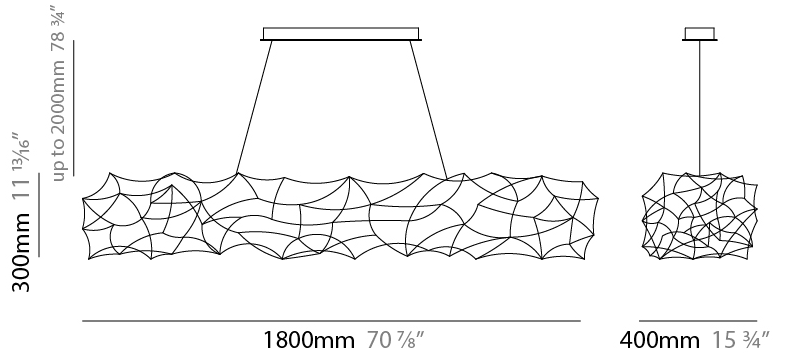

TESS SUSPENSION

D101931- -

base number   Color   Finish
Temperature   Options

1. To build a product code in our configurator select the specify button on the base model # product page
2. To build a manual product code on this datasheet choose from the options listed below in blue font and add the suffix to the base model #

GENERAL

Series: Tess
Brand: Quasar
Division: Design
Mounting Type: Suspension
Mounting Location: Ceiling
Subcategory: Ambient

PHYSICAL

Shape: Abstract
Length (mm): 1800
Length (in): 70 ⁷/₈
Width (mm): 400
Width (in): 15 ³/₄
Height (mm): 300
Height (in): 11 ¹³/₁₆
Max. Overall Height (mm): 2300
Max. Overall Height (in): 90 ⁹/₁₆
Light Distribution: Omnidirectional
Weight (kg): 4
Weight (lbs): 8.8
[Fixture Finish: NIC / BRA / BBR](#)
Fixture Material: Metal
Cable Details: 2000mm Cable

ELECTRICAL

Lamp Type: LED
Input Wattage (W): 27.6
Dimming: Non-Dimming / Phase Dimming (120Vac only) / 0-10V Dimming
Driver Included: Yes
Driver Location: Integrated
Driver Type: Constant Voltage - Universal
Driver Class: Class 2
Input Voltage (V): 120 - 277
Output Voltage (V): 12

LED

Number of LEDs: 46
[Color Temperature (°K): 2400 / 2800](#)
Max. Delivered Lumen (lm): 1380 (2800K)
CRI: >90 CRI
Lamp Life (hrs): 50000

OPTICAL

RATINGS AND CERTIFICATIONS

Certified By: Certified for North American Standards
IP rating: IP20